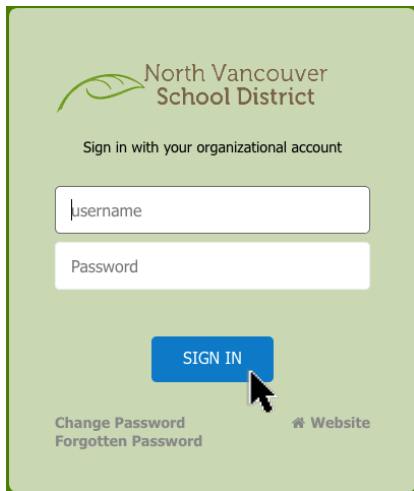

Parents: Viewing Your Child's Self-Assessment of Core Competencies & Evidence of Learning (Portfolio)

version: 5/7/2019

1. In any web browser, go to *www.sd44.ca*.

2. Click *Portal*.

3. Enter student login ID & password. Click Sign In.